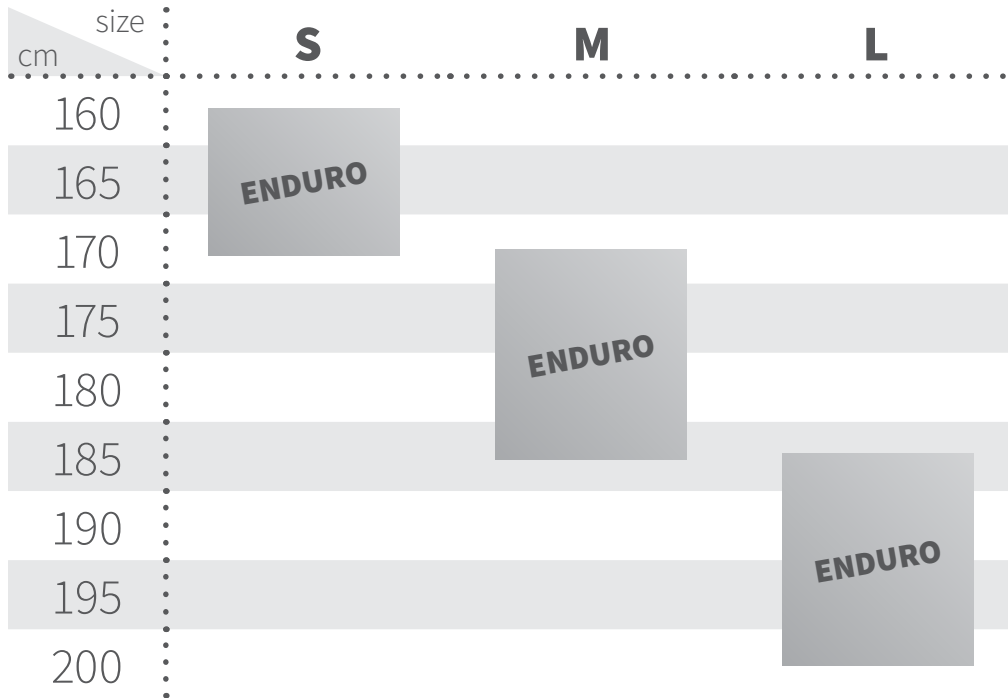

DARTMOOR BLACKBIRD ^(27.5") FRAME FITTING

depending on rider's height

dartmoor-bikes.com

#rideyourway